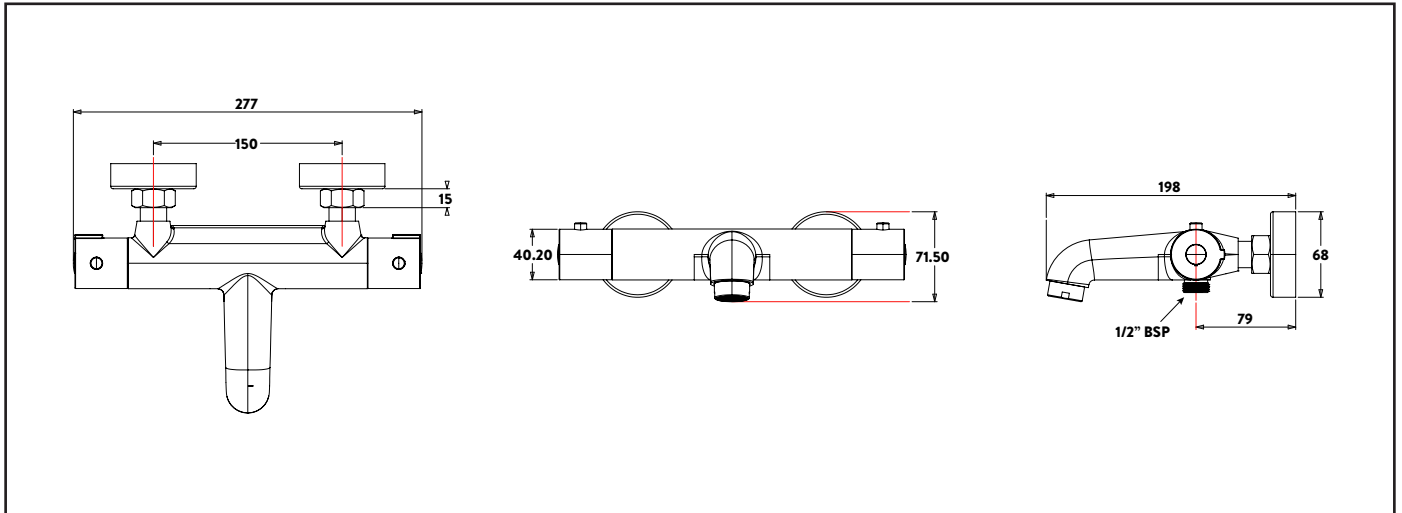

AM270541MTL
THERMOSTATIC BATH SHOWER
MIXER WALL MOUNTED

Metlex

PROFESSIONAL BATHROOM AND
WASHROOM ACCESSORIES

Printed material, designs and packaging are protected by copyright and design rights.