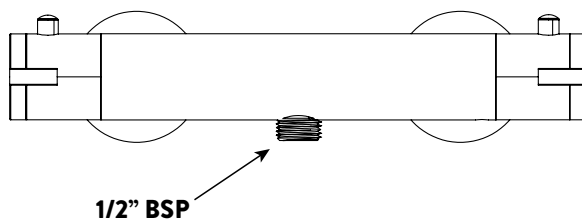

AM270441MTL TWIN THERMOSTATIC SHOWER SET

Metlex

PROFESSIONAL BATHROOM AND
WASHROOM ACCESSORIES

Printed material, designs and packaging are protected by copyright and design rights.