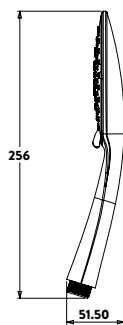

AM270441MTL TWIN THERMOSTATIC SHOWER SET

Metlex

PROFESSIONAL BATHROOM AND
WASHROOM ACCESSORIES

Printed material, designs and packaging are protected by copyright and design rights.