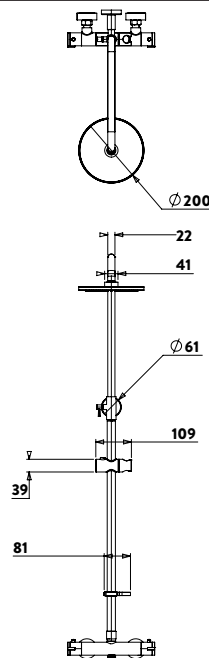

AM270441MTL TWIN THERMOSTATIC SHOWER SET

Metlex

PROFESSIONAL BATHROOM AND
WASHROOM ACCESSORIES

Printed material, designs and packaging are protected by copyright and design rights.