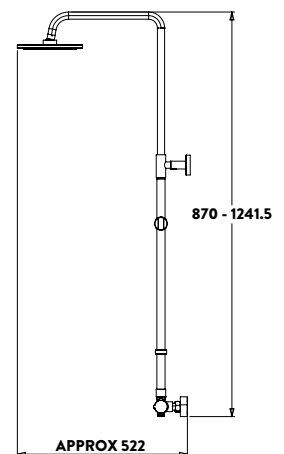

AM270441MTL TWIN THERMOSTATIC SHOWER SET

Metlex

PROFESSIONAL BATHROOM AND
WASHROOM ACCESSORIES

Printed material, designs and packaging are protected by copyright and design rights.