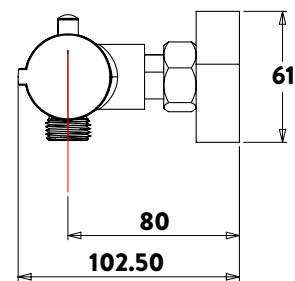

AM270441MTL TWIN THERMOSTATIC SHOWER SET

Metlex

PROFESSIONAL BATHROOM AND
WASHROOM ACCESSORIES

Printed material, designs and packaging are protected by copyright and design rights.