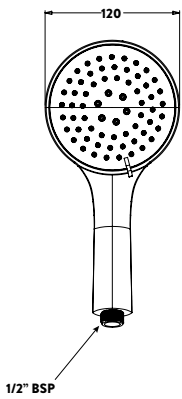

AM270441MTL TWIN THERMOSTATIC SHOWER SET

Metlex

PROFESSIONAL BATHROOM AND
WASHROOM ACCESSORIES

Printed material, designs and packaging are protected by copyright and design rights.