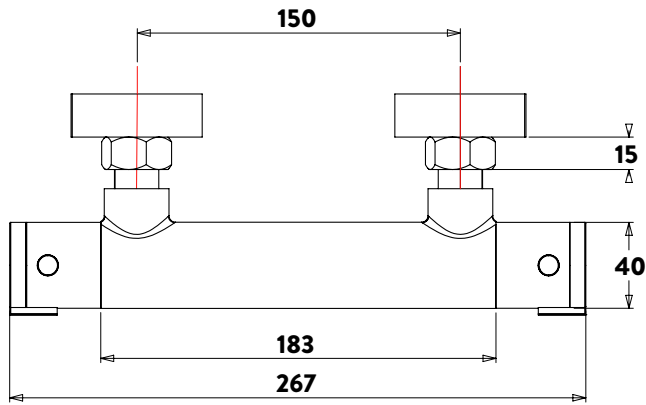

AM270441MTL TWIN THERMOSTATIC SHOWER SET

Metlex

PROFESSIONAL BATHROOM AND
WASHROOM ACCESSORIES

Printed material, designs and packaging are protected by copyright and design rights.