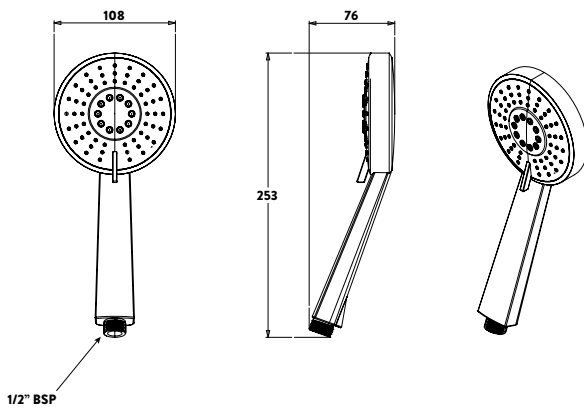

AM270341MTL ONE FUNCTION THERMOSTATIC SHOWER SET

Metlex

PROFESSIONAL BATHROOM AND
WASHROOM ACCESSORIES

Printed material, designs and packaging are protected by copyright and design rights.