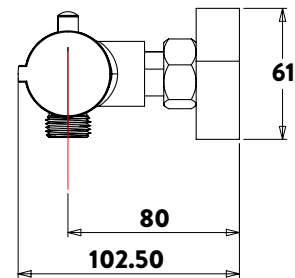

AM270341MTL ONE FUNCTION THERMOSTATIC SHOWER SET

Metlex

PROFESSIONAL BATHROOM AND
WASHROOM ACCESSORIES

Printed material, designs and packaging are protected by copyright and design rights.