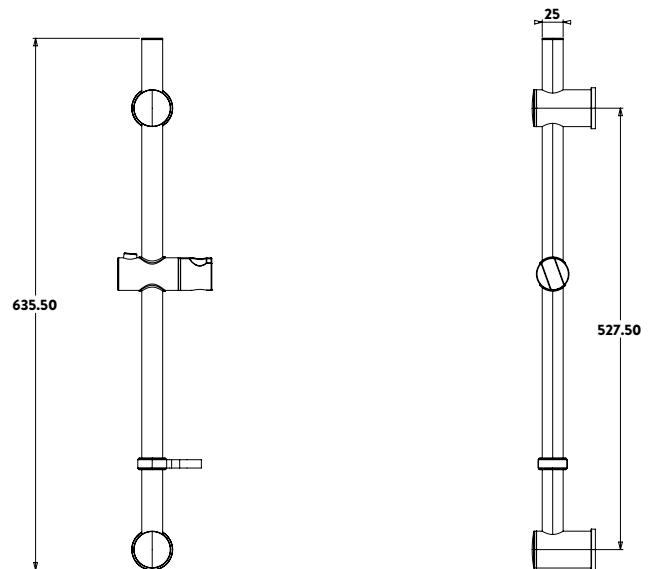

AM270341MTL ONE FUNCTION THERMOSTATIC SHOWER SET

Metlex

PROFESSIONAL BATHROOM AND
WASHROOM ACCESSORIES

Printed material, designs and packaging are protected by copyright and design rights.