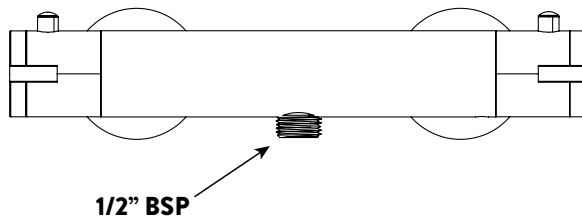

AM270341MTL ONE FUNCTION THERMOSTATIC SHOWER SET

Metlex

PROFESSIONAL BATHROOM AND
WASHROOM ACCESSORIES

Printed material, designs and packaging are protected by copyright and design rights.