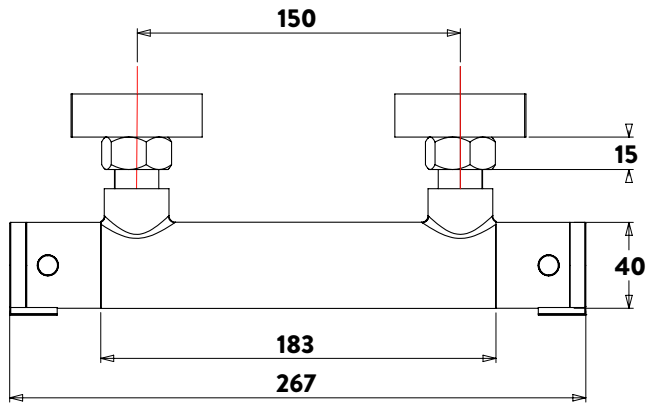

AM270341MTL ONE FUNCTION THERMOSTATIC SHOWER SET

Metlex

PROFESSIONAL BATHROOM AND
WASHROOM ACCESSORIES

Printed material, designs and packaging are protected by copyright and design rights.