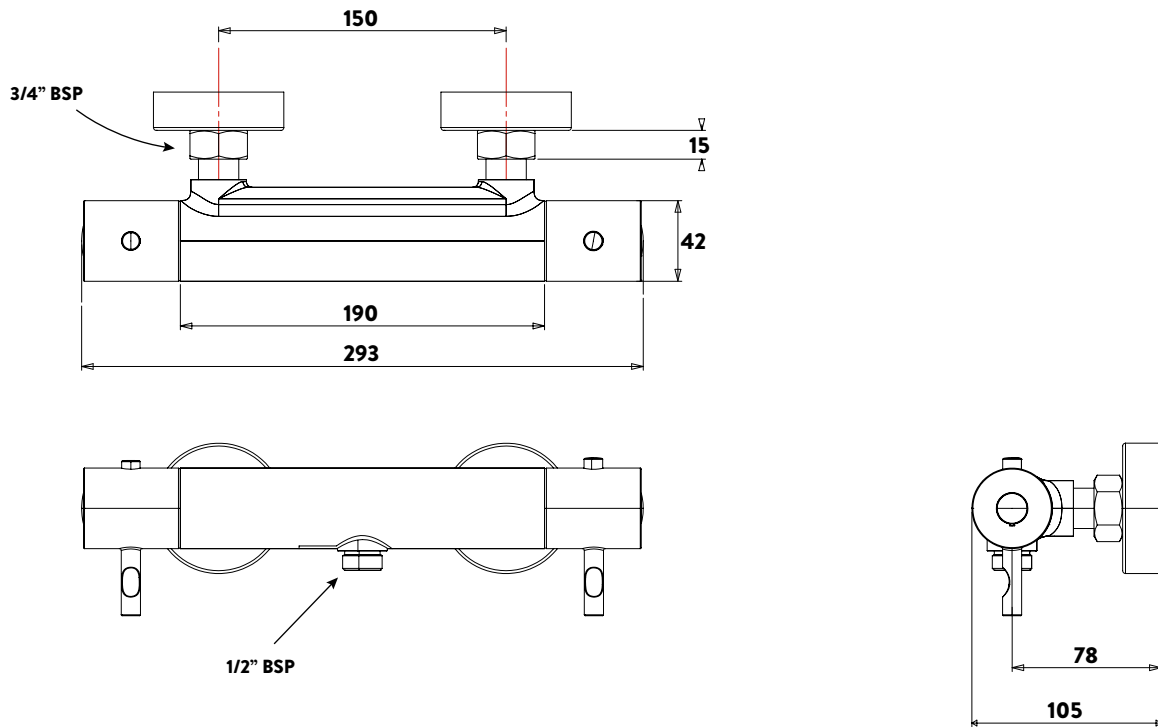

AM270241MTL
THREE FUNCTION THERMOSTATIC
SHOWER SET WITH ZINC HANDLE

Metlex

PROFESSIONAL BATHROOM AND
WASHROOM ACCESSORIES

Printed material, designs and packaging are protected by copyright and design rights.