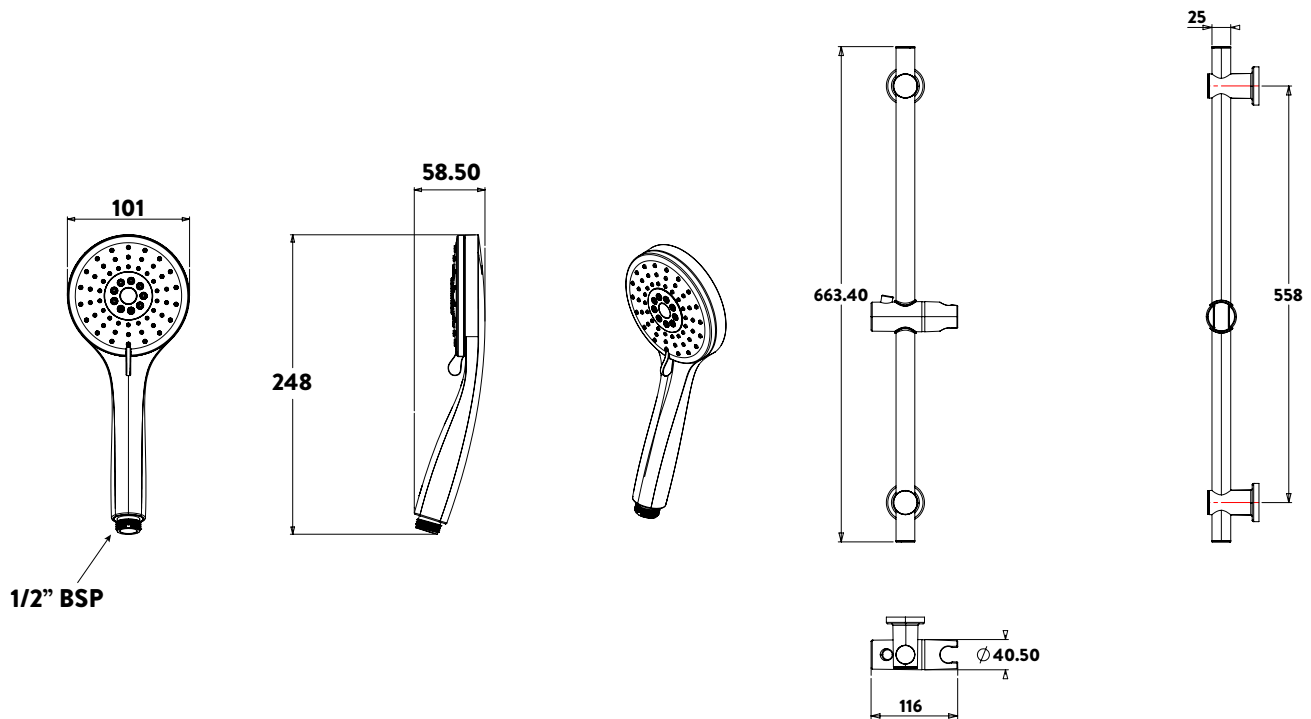

AM270241MTL

THREE FUNCTION THERMOSTATIC SHOWER SET WITH ZINC HANDLE

Metlex

PROFESSIONAL BATHROOM AND WASHROOM ACCESSORIES

Finish: Chrome plated.

Features

- Complete set with Handset, hose, retaining clip, riser rail, slider and mixer.
- Thermostatic brass mixer with ergonomic zinc lever handles for easy operation.
- Twin-stop safety device, comfort at 38°C with maximum hot temperature of 46°C.
- Safecool technology - Cold water insulates the mixer body making it cool to the touch.
- Three function shower head with rub clean nozzles.
- Adjustable riser brackets enable retrofitting to existing screw holes.
- 1500mm hose with 8mm bore.
- Simple fast fix 15mm inlet connections.

Specification

Materials	ABS, Brass, Zinc, Thermoplastic Rubber, Grade 201 & 304 Stainless Steel
Connection Inlet Type	15mm Compression - 150mm Spacing
Connection Outlet Type	Single Outlet, G 1/2" BSP
Dual Control	Thermostatic Temperature Control, Quarter-Turn Flow Control
Minimum Dynamic Pressure (Bar)	0.1 Bar
Maximum Dynamic Pressure (Bar)	5 Bar
Maximum Static Pressure (Bar)	10 Bar
Maximum Pressure Differential (Hot or Cold)	5:1
Maximum Inlet Temperature (Hot)	65°C
Maximum Inlet Temperature (Cold)	5°C
Pre-set Comfort Safety Stop Temperature	38°C(±2°C)
Maximum Safe Hot Water Temp (With Temp Limiting Device Installed)	46°C(±2°C)
Inlet Filter Washers (Replaceable)	Yes
Inlet Check Valves/Non-Return Valves (Single Valve)	Yes
European Water Label	12.81 litres/min

Printed material, designs and packaging are protected by copyright and design rights.

AM270241MTL
THREE FUNCTION THERMOSTATIC
SHOWER SET WITH ZINC HANDLE

Metlex

PROFESSIONAL BATHROOM AND
 WASHROOM ACCESSORIES