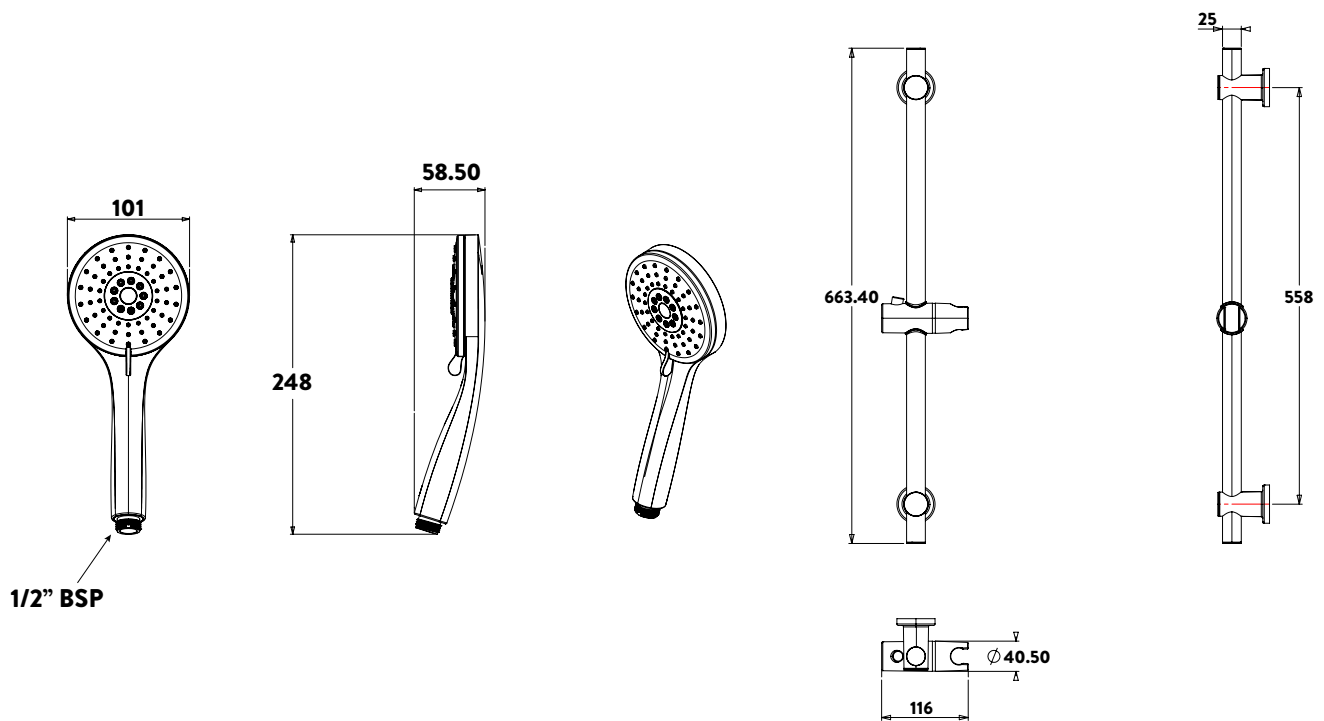

AM270141MTL
THREE FUNCTION THERMOSTATIC
SHOWER SET WITH ABS HANDLE

Metlex

PROFESSIONAL BATHROOM AND
WASHROOM ACCESSORIES

Printed material, designs and packaging are protected by copyright and design rights.