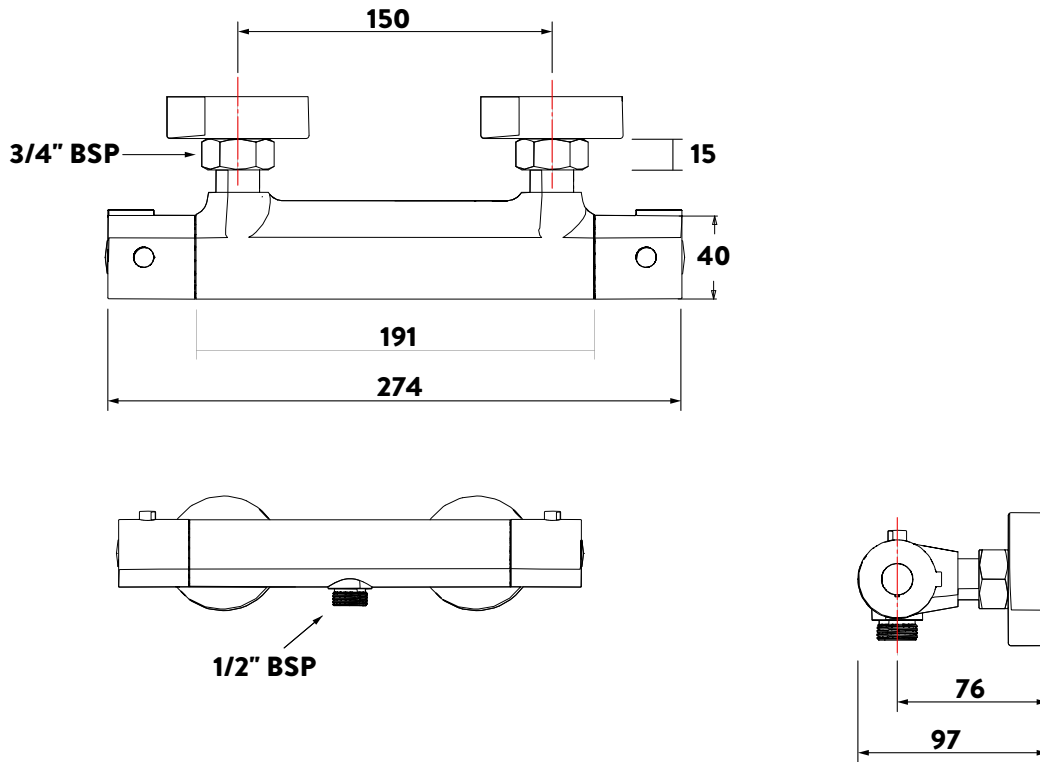

AM270141MTL
THREE FUNCTION THERMOSTATIC
SHOWER SET WITH ABS HANDLE

Metlex

PROFESSIONAL BATHROOM AND
WASHROOM ACCESSORIES

Printed material, designs and packaging are protected by copyright and design rights.