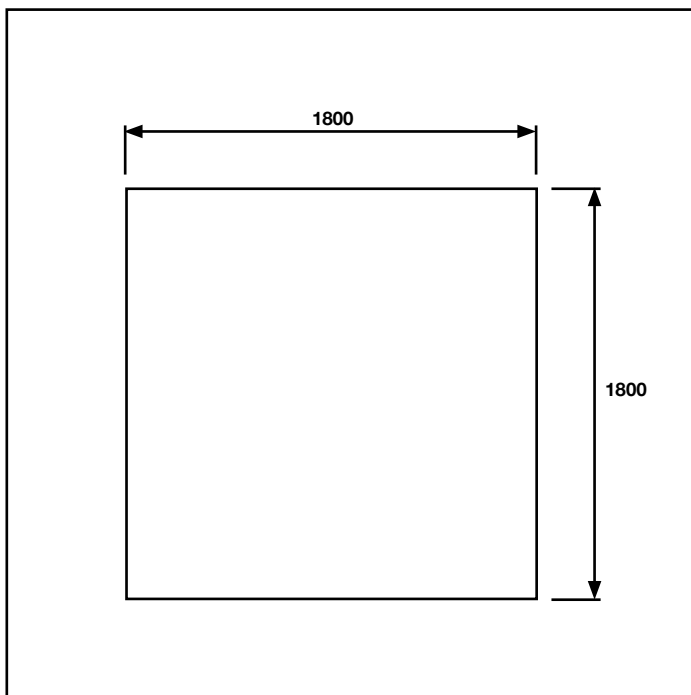

GUARANTEE

Consumer Statutory Rights Apply.
1 Year Manufacturing Guarantee.

Printed material, designs and packaging are protected by copyright and design rights.