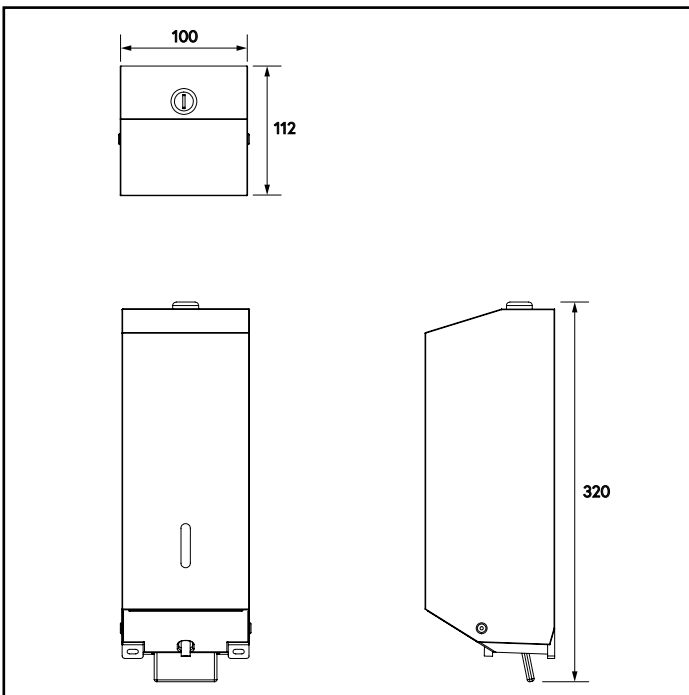

GUARANTEE

Consumer Statutory Rights Apply.
12 Year Manufacturing Guarantee.

Printed material, designs and packaging are protected by copyright and design rights.