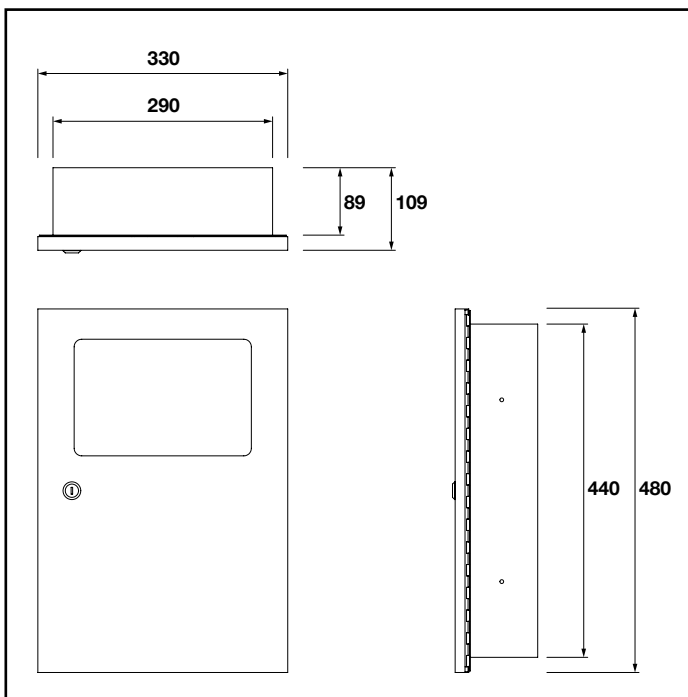

GUARANTEE

Consumer Statutory Rights Apply.
12 Year Manufacturing Guarantee.

Printed material, designs and packaging are protected by copyright and design rights.