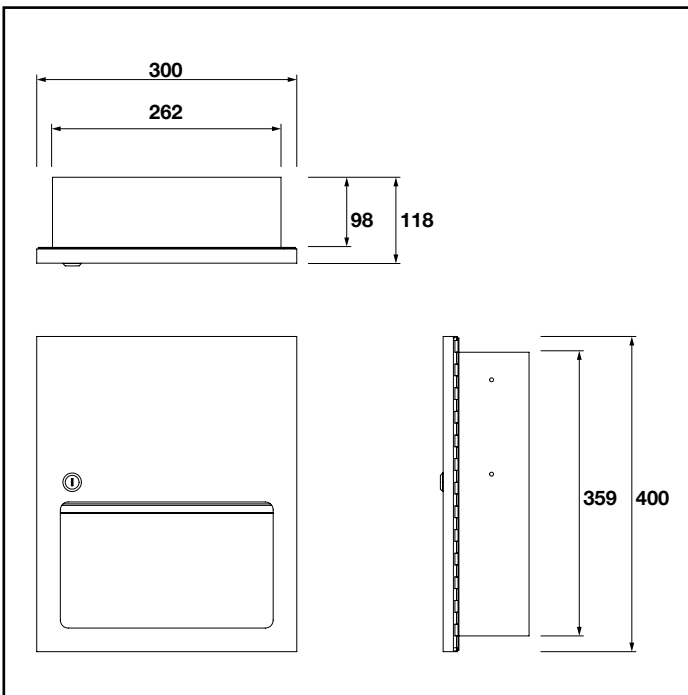

GUARANTEE

Consumer Statutory Rights Apply.
12 Year Manufacturing Guarantee.

Printed material, designs and packaging are protected by copyright and design rights.