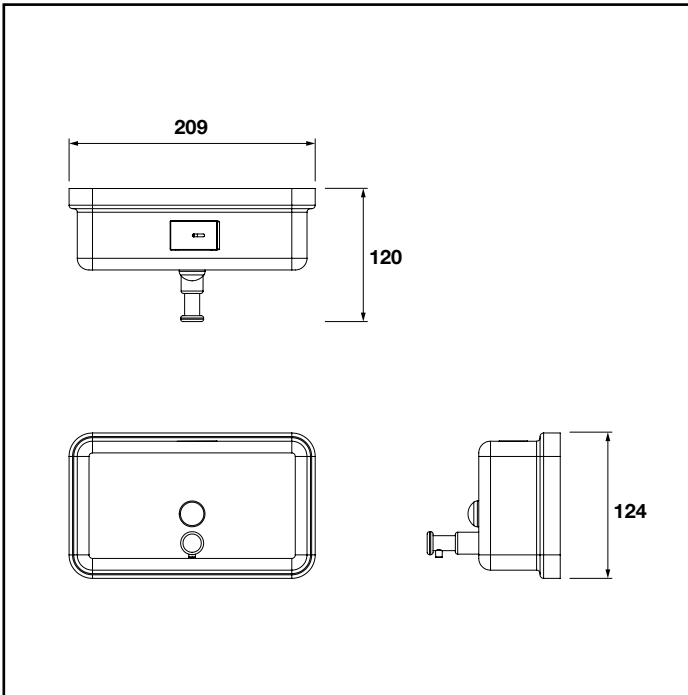

Kepler
AJ801243MTL
SOAP DISPENSER WIDE 1250ML

Metlex

PROFESSIONAL BATHROOM AND
WASHROOM ACCESSORIES

MATERIAL

304 Stainless Steel

FINISH / COLOUR

Brushed Stainless Steel

FREQUENTLY USED APPLICATIONS