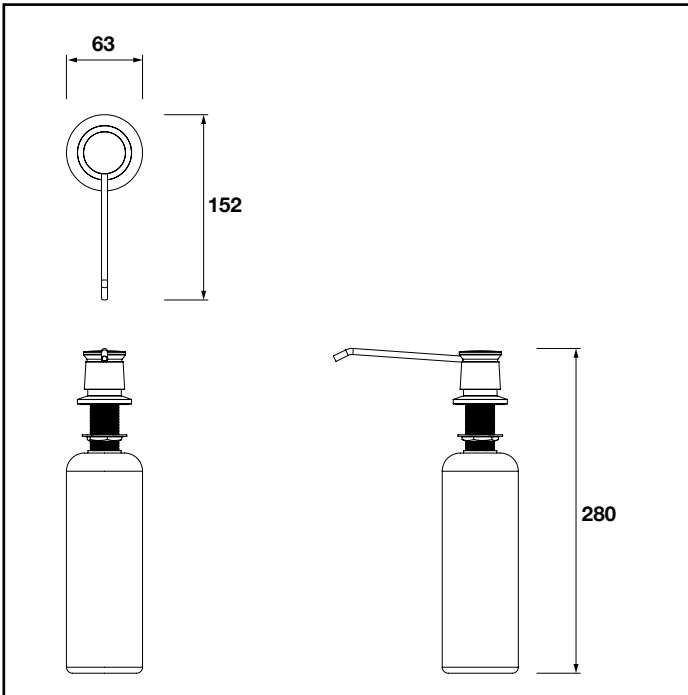

GUARANTEE

Consumer Statutory Rights Apply.
12 Year Manufacturing Guarantee.

Printed material, designs and packaging are protected by copyright and design rights.