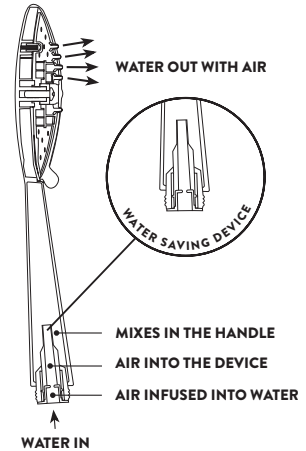

AM178341MTL

Eco Three Function Shower Handset

Eco handsets can save up to 50% water consumption when fitted with a water saving device, but should your household have low pressure water flow then the device can be removed to use the shower head at lower water pressures.

The Water Label litre per minute flow rate is only applicable when the water saving device is fitted.
***DO NOT use the water saving device with electric showers.**

Metlex

PROFESSIONAL BATHROOM AND WASHROOM ACCESSORIES

Water Saving Device Installation

For use with higher water pressures above 0.5 bar simply insert the water saving device as illustrated into the shower handset during installation.

Do not use the water saving device at pressures below 0.5 bar or if a more forceful shower is required.

DO NOT USE THE AQUA AIR CARTRIDGE WITH ELECTRIC SHOWERS.

Easy to Clean

- This shower head features rub clean nozzles which are easy to unblock, helping to keep limescale build up to a minimum.
- To clean, simply rub the surface of the shower head gently in a clockwise direction with your thumb to break away any hard water deposits which could affect the shower's performance.
- To retain best quality finish, clean product regularly with a soft damp cloth. Do not use abrasive or chemical cleaners, as these may damage the product.