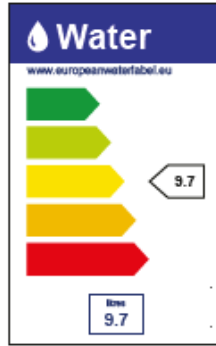

AM178341MTL

Eco Three Function Shower Handset

Eco handsets can save up to 50% water consumption when fitted with a water saving device, but should your household have low pressure water flow then the device can be removed to use the shower head at lower water pressures.

The Water Label litre per minute flow rate is only applicable when the water saving device is fitted.
***DO NOT use the water saving device with electric showers.**

Metlex

PROFESSIONAL BATHROOM AND WASHROOM ACCESSORIES