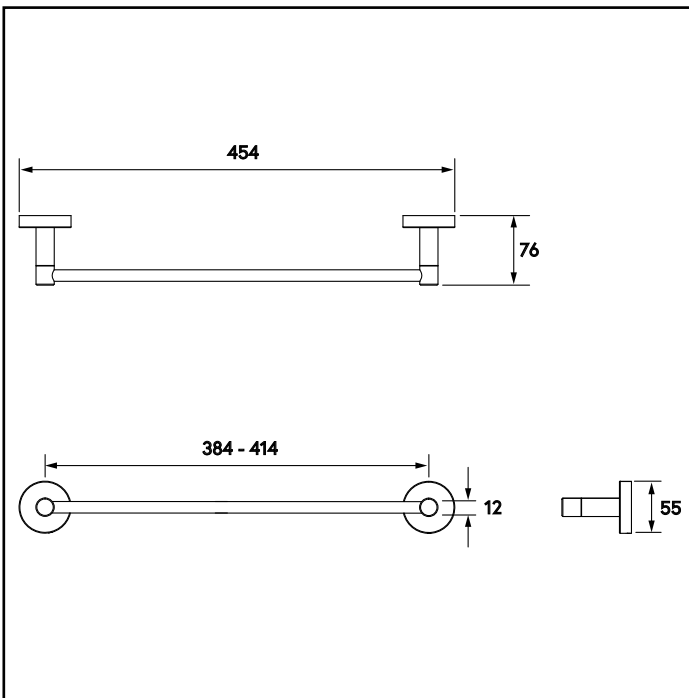

UNIQUE X PLATE SYSTEM

Fits most existing screw holes.
Max screw hole centres are 34mm.

Printed material, designs and packaging are protected by copyright and design rights.