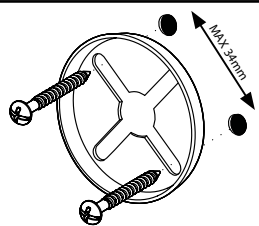

UNIQUE X PLATE SYSTEM

Fits most existing screw holes.
Max screw hole centres are 34mm.

Printed material, designs and packaging are protected by copyright and design rights.