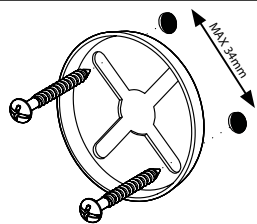

Commercial Washrooms
Hotels
Domestic Dwellings
Care Homes

FEATURES

Clean, Simple Design.
Stores One Toilet Roll.
Fits Most Existing Screw Holes.
All Fixings Supplied.

PERFORMANCE STANDARDS

Meets Performance Requirements Of Service
Condition 3.
BS EN ISO 9221:2017 - Corrosion Resistant
(NSS 96hr Salt Spray, Min. Grade9)

UNIQUE X PLATE SYSTEM

Fits most existing screw holes.
Max screw hole centres are 34mm.

Printed material, designs and packaging are protected by copyright and design rights.