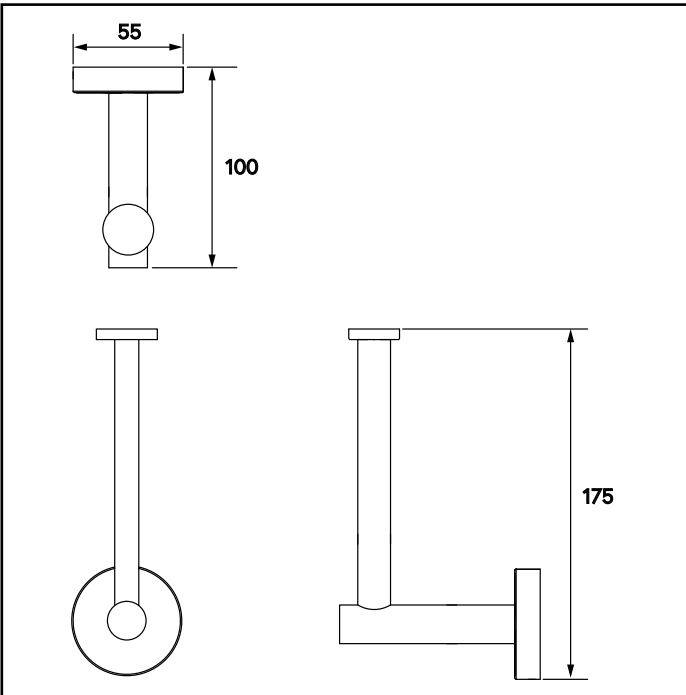

Callisto
QM881143MTL
SPARE TOILET ROLL HOLDER

Metlex

PROFESSIONAL BATHROOM AND
WASHROOM ACCESSORIES

MATERIAL

304 Stainless Steel

FINISH / COLOUR

Brushed Stainless Steel

FREQUENTLY USED APPLICATIONS

Commercial Washrooms
Hotels
Domestic Dwellings
Care Homes

FEATURES

Clean, Simple Design.
Stores One Toilet Roll.
Fits Most Existing Screw Holes.
All Fixings Supplied.

PERFORMANCE STANDARDS

Meets Performance Requirements Of Service
Condition 3.
BS EN ISO 9221:2017 - Corrosion Resistant
(NSS 96hr Salt Spray, Min. Grade9)

UNIQUE X PLATE SYSTEM

Fits most existing screw holes.
Max screw hole centres are 34mm.

Printed material, designs and packaging are protected by copyright and design rights.