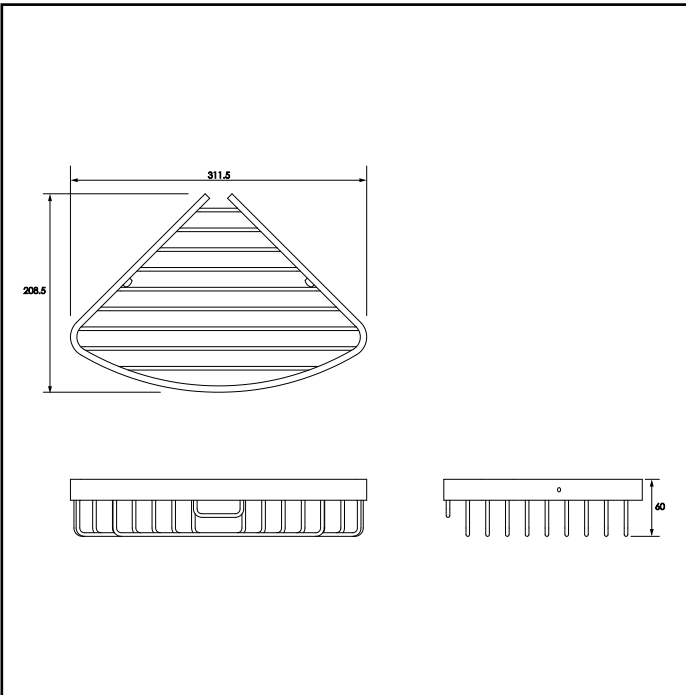

GUARANTEE

Consumer Statutory Rights Apply.
12 Year Manufacturing Guarantee.

Printed material, designs and packaging are protected by copyright and design rights.