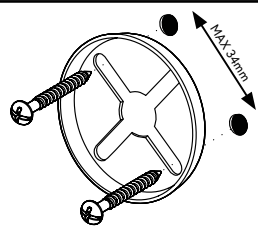

**UNIQUE X PLATE SYSTEM**

Fits most existing screw holes.  
Max screw hole centres are 34mm.

Printed material, designs and packaging are protected by copyright and design rights.