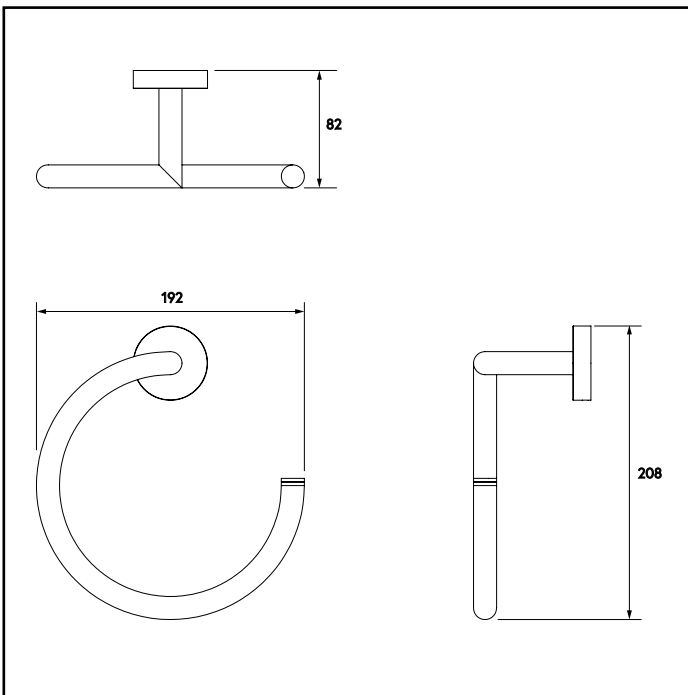

Commercial Washrooms  
Hotels  
Domestic Dwellings  
Care Homes

**FEATURES**

Stores One Towel.  
Fits Most Existing Screw Holes.  
All Fixings Supplied.

**PERFORMANCE STANDARDS**

Meets Performance Requirements Of Service  
Condition 2.  
BS EN ISO 9221:2017 - Corrosion Resistant  
(NSS 48hr Salt Spray, Min. Grade9)

**UNIQUE X PLATE SYSTEM**

Fits most existing screw holes.  
Max screw hole centres are 34mm.

Printed material, designs and packaging are protected by copyright and design rights.