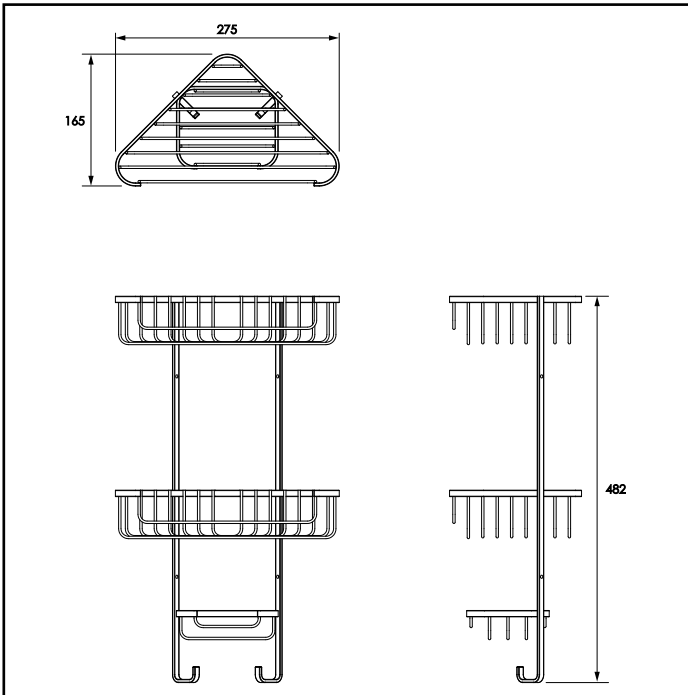

GUARANTEE

Consumer Statutory Rights Apply.

12 Year Manufacturing Guarantee.

Printed material, designs and packaging are protected by copyright and design rights.