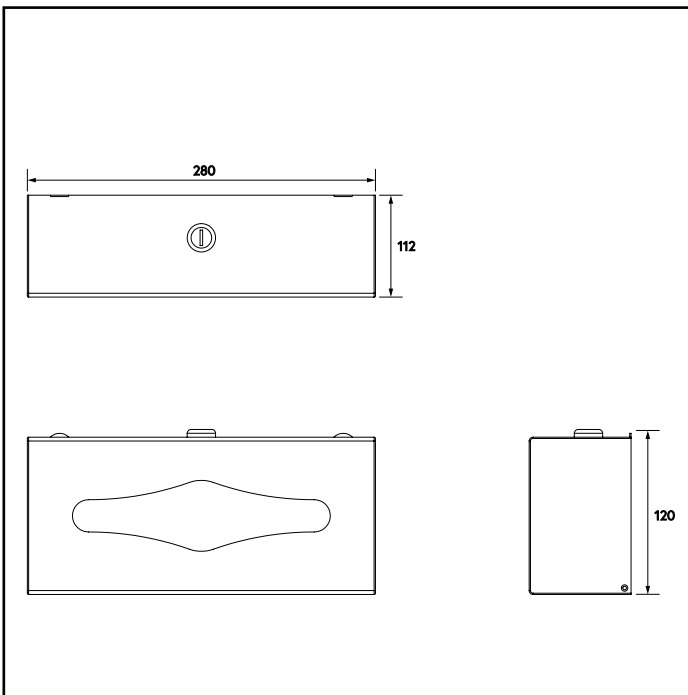

GUARANTEE

Consumer Statutory Rights Apply.
12 Year Manufacturing Guarantee.

Printed material, designs and packaging are protected by copyright and design rights.