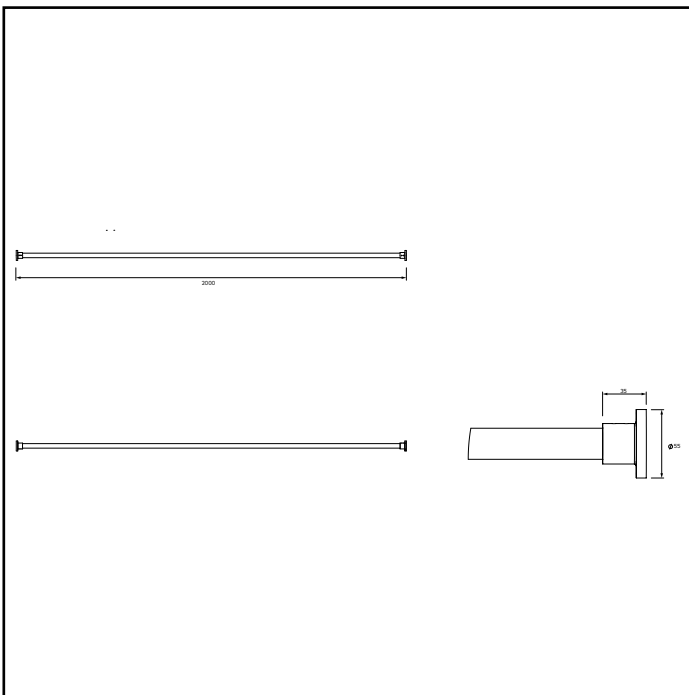

GUARANTEE

Consumer Statutory Rights Apply.
12 Year Manufacturing Guarantee.

Printed material, designs and packaging are protected by copyright and design rights.

Tel: +44 (0) 3300417191
Email: info@metlex.co.uk
Web: www.metlex.com

Date Created : 24/07/18 | REV 001