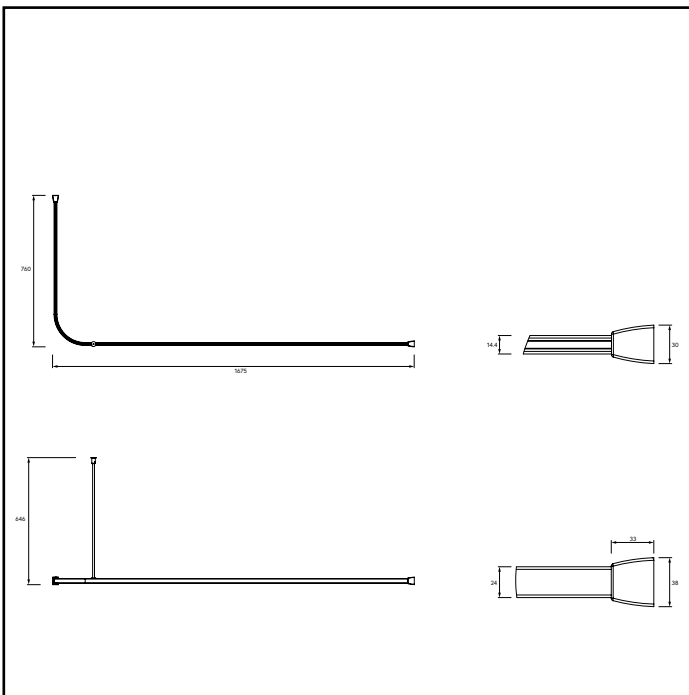

GUARANTEE

Consumer Statutory Rights Apply.
12 Year Manufacturing Guarantee.

Printed material, designs and packaging are protected by copyright and design rights.