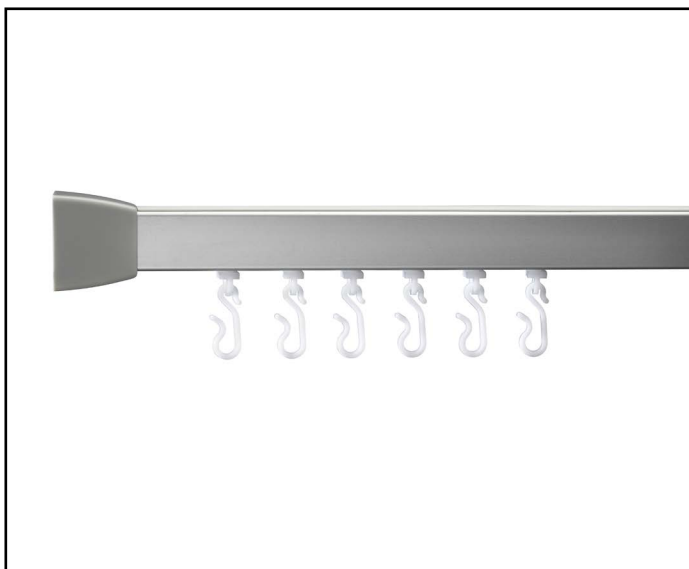

GP85700MTL

PROFESSIONAL PROFILE 800 STANDARD RAIL L-SHAPED

Metlex

PROFESSIONAL BATHROOM AND
WASHROOM ACCESSORIES

MATERIAL

Aluminium

FINISH / COLOUR

Satin Anodised Aluminium.

FREQUENTLY USED APPLICATIONS

Commercial Washrooms
Hotels
Domestic Dwellings
Care Homes

FEATURES

Smooth Hook And Glider System.
Supplied With 1 Ceiling Support Plus 12 Hooks
And Gliders.
All Fixings Supplied.