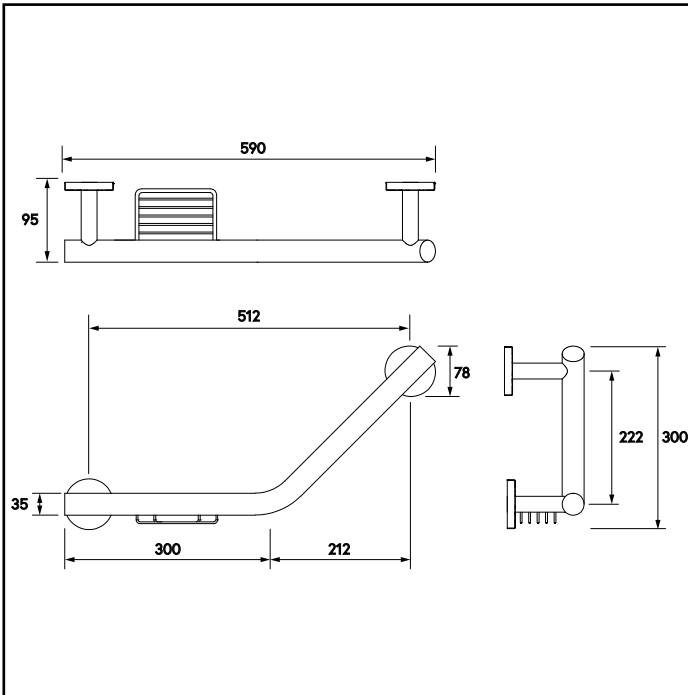

Callisto
AP576543MTL

STAINLESS STEEL ANGLED GRAB RAIL WITH SOAP

Metlex

PROFESSIONAL BATHROOM AND
WASHROOM ACCESSORIES

MATERIAL

304 Stainless Steel Construct

FINISH / COLOUR

Brushed Stainless Steel

FREQUENTLY USED APPLICATIONS

Commercial Washrooms
Hotels
Domestic Dwellings
Care Homes

FEATURES

Clean, Simple Design.
Provides Confidence and Stability.
35mm Diameter For Secure Grip.
Concealed Fixings.
Fixings Not Included.