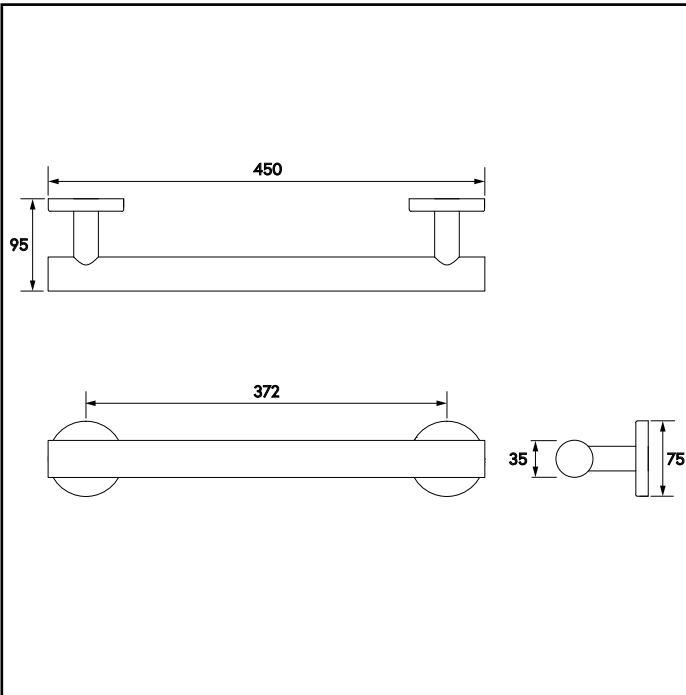

GUARANTEE

Consumer Statutory Rights Apply.
12 Year Manufacturing Guarantee.

Printed material, designs and packaging are protected by copyright and design rights.