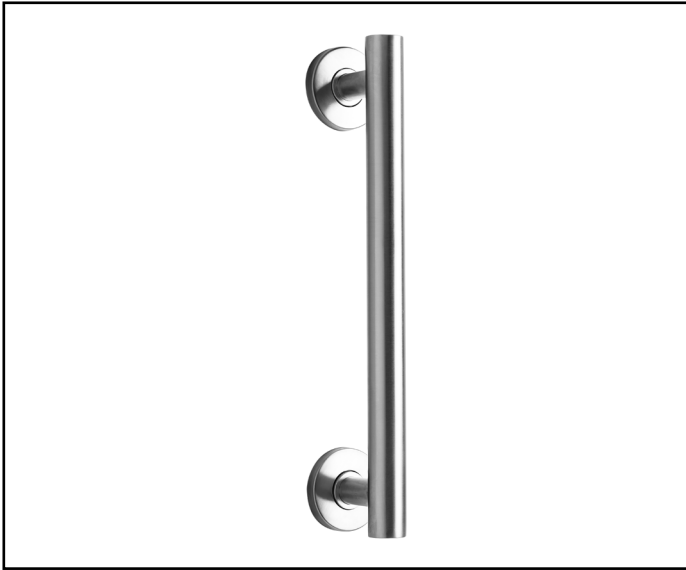

Callisto
AP576243MTL
450MM STAINLESS STEEL GRAB RAIL

Metlex

PROFESSIONAL BATHROOM AND
WASHROOM ACCESSORIES

MATERIAL

304 Stainless Steel Construct

FINISH / COLOUR

Brushed Stainless Steel

FREQUENTLY USED APPLICATIONS

Commercial Washrooms
Hotels
Domestic Dwellings
Care Homes

FEATURES

Clean, Simple Design.
Provides Confidence and Stability.
35mm Diameter For Secure Grip.
Concealed Fixings.
Fixings Not Included.

PERFORMANCE STANDARDS