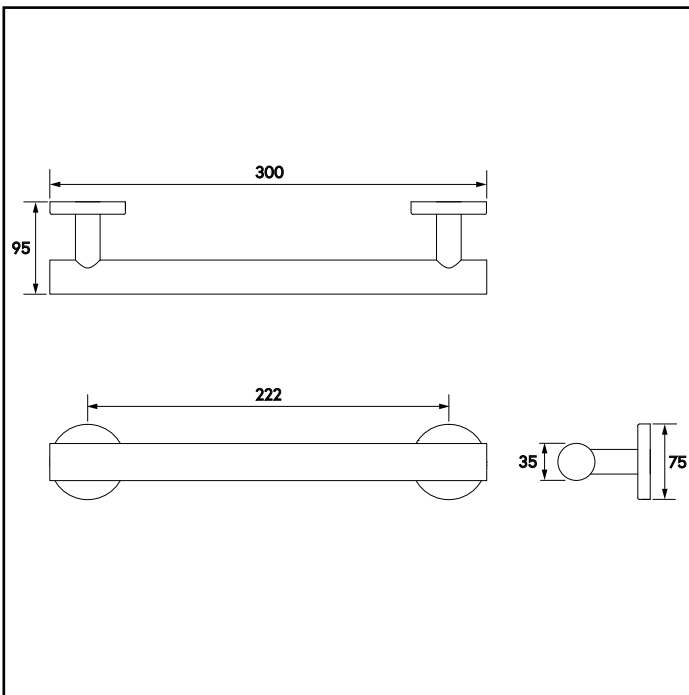

GUARANTEE

Consumer Statutory Rights Apply.
12 Year Manufacturing Guarantee.

Printed material, designs and packaging are protected by copyright and design rights.