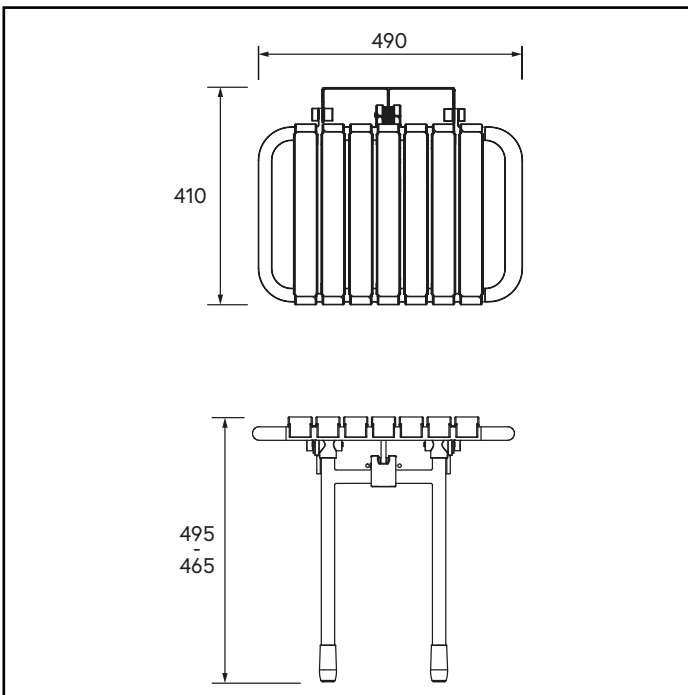

GUARANTEE

Consumer Statutory Rights Apply.
12 Year Manufacturing Guarantee.

Printed material, designs and packaging are protected by copyright and design rights.