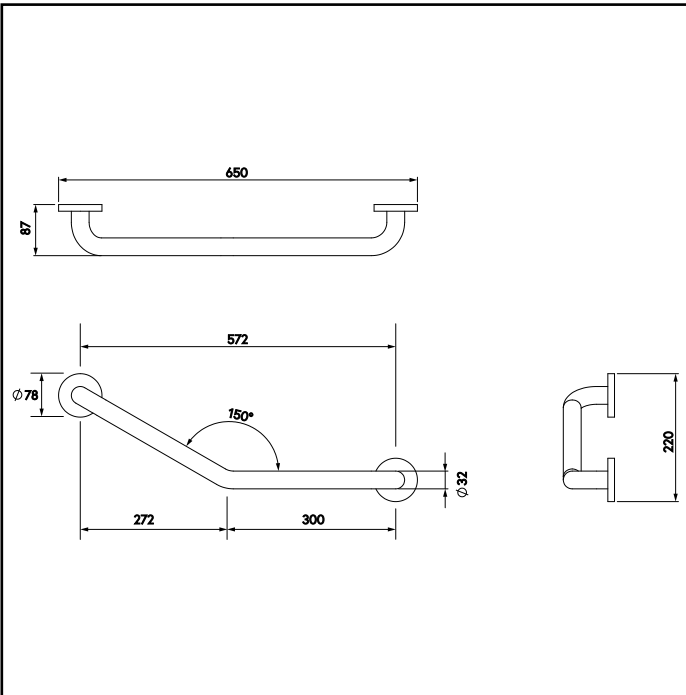

GUARANTEE

Consumer Statutory Rights Apply.
12 Year Manufacturing Guarantee.

Printed material, designs and packaging are protected by copyright and design rights.