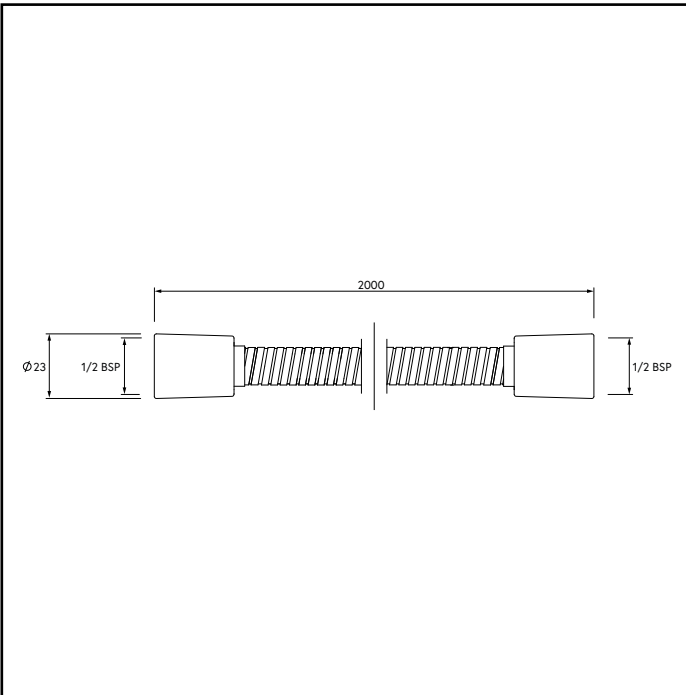

GUARANTEE

Consumer Statutory Rights Apply.
2 Year Manufacturing Guarantee.

Printed material, designs and packaging are protected by copyright and design rights.