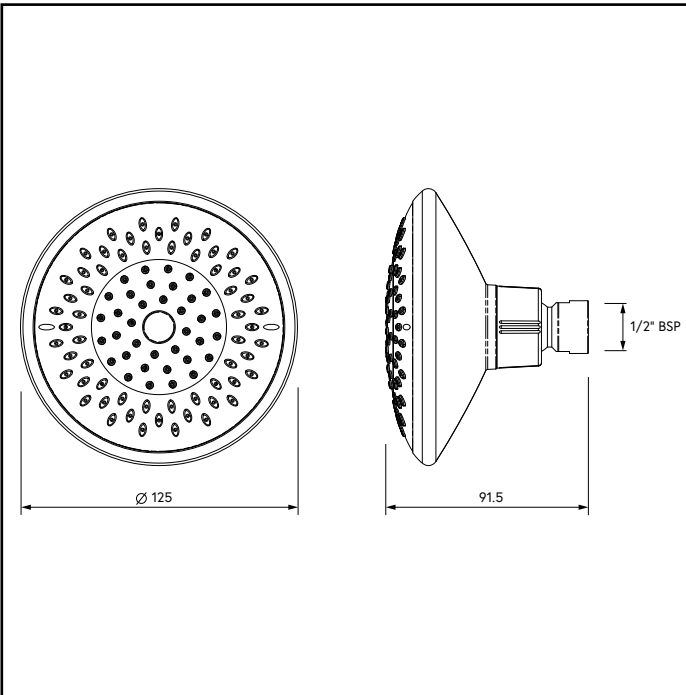

GUARANTEE

Consumer Statutory Rights Apply.
2 Year Manufacturing Guarantee.

Printed material, designs and packaging are protected by copyright and design rights.