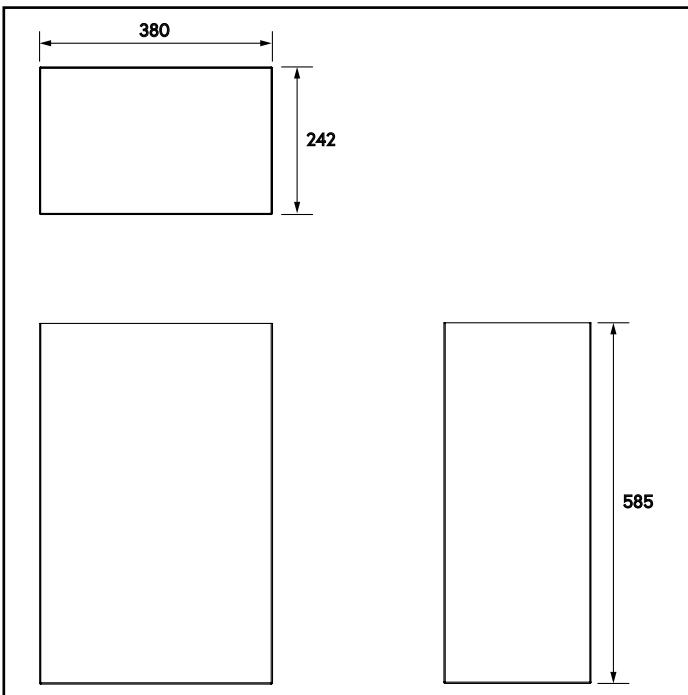

GUARANTEE

Consumer Statutory Rights Apply.
12 Year Manufacturing Guarantee.

Printed material, designs and packaging are protected by copyright and design rights.