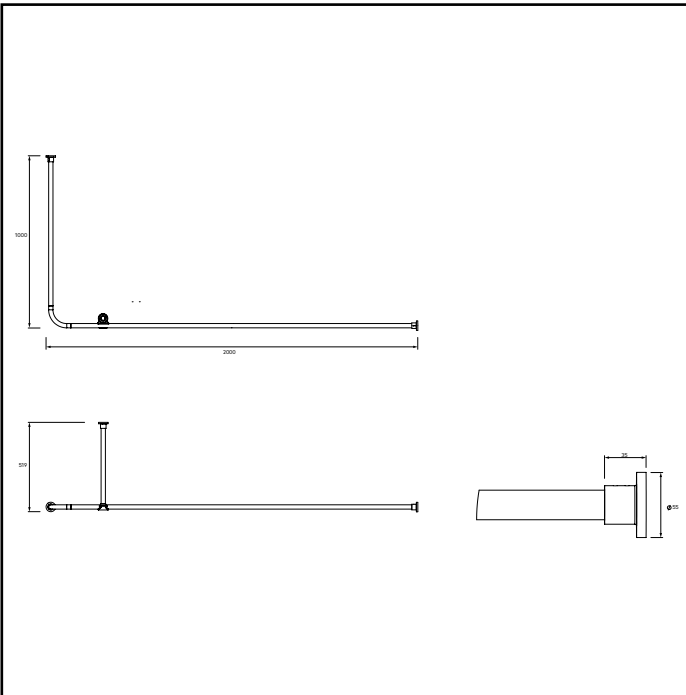

GUARANTEE

Consumer Statutory Rights Apply.
12 Year Manufacturing Guarantee.

Printed material, designs and packaging are protected by copyright and design rights.