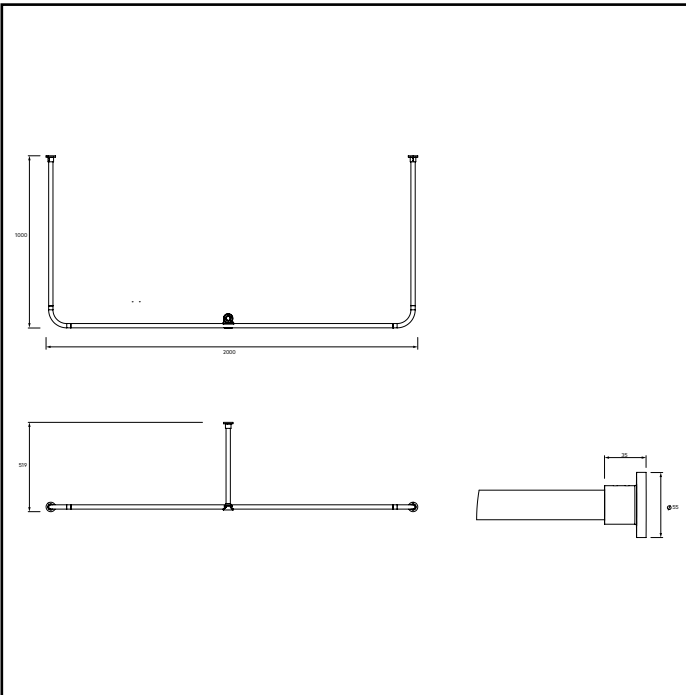

GUARANTEE

Consumer Statutory Rights Apply.
12 Year Manufacturing Guarantee.

Printed material, designs and packaging are protected by copyright and design rights.