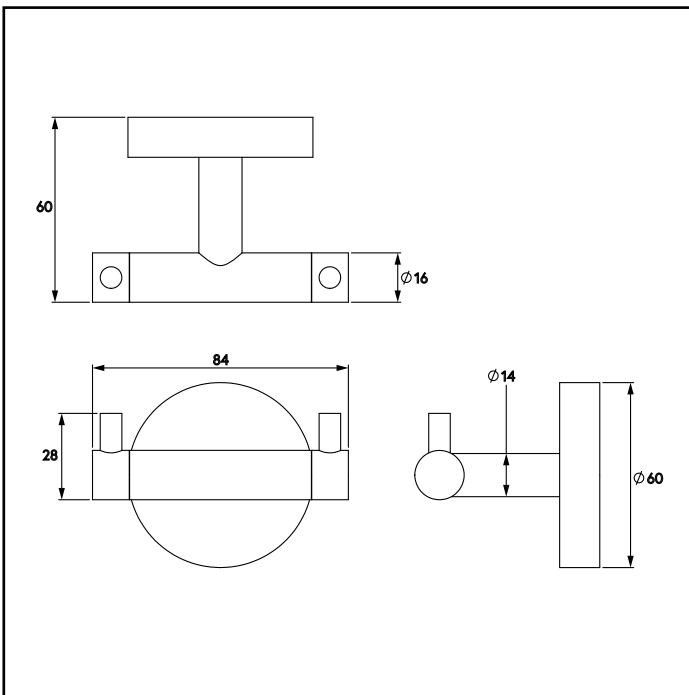

UNIQUE X PLATE SYSTEM

Fits most existing screw holes.
Max screw hole centres are 34mm.

Printed material, designs and packaging are protected by copyright and design rights.