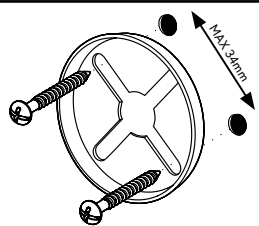

**Carina**  
**QM582641MTL**  
**SINGLE TOWEL RAIL 18"**

**Metlex**

PROFESSIONAL BATHROOM AND  
WASHROOM ACCESSORIES

**MATERIAL**

Brass, Stainless Steel & Diecast Construct

**FINISH / COLOUR**

Chrome Plated

**GUARANTEE**

Consumer Statutory Rights Apply.  
12 Year Manufacturing Guarantee.

**UNIQUE X PLATE SYSTEM**

Fits most existing screw holes.  
Max screw hole centres are 34mm.

Printed material, designs and packaging are protected by copyright and design rights.