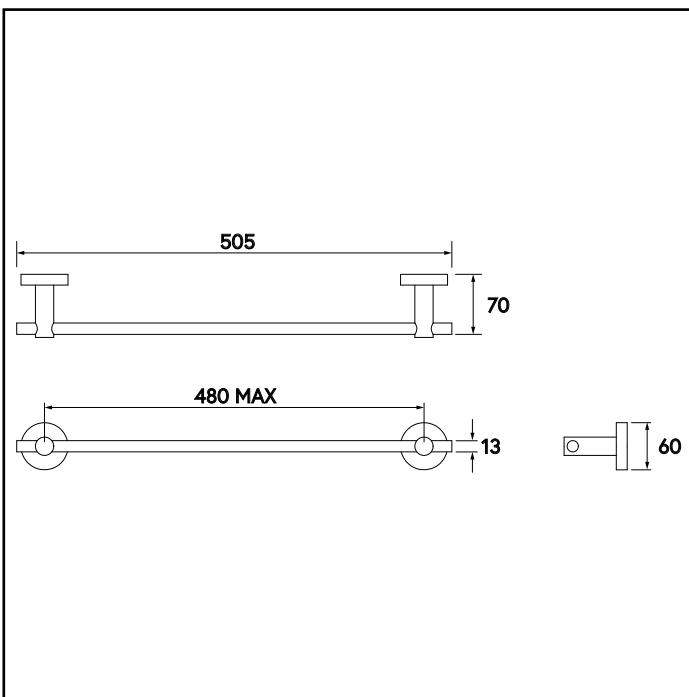

**Carina**  
**QM582641MTL**  
**SINGLE TOWEL RAIL 18"**

**Metlex**

PROFESSIONAL BATHROOM AND  
WASHROOM ACCESSORIES

**MATERIAL**

Brass, Stainless Steel & Diecast Construct

**FINISH / COLOUR**

Chrome Plated

**GUARANTEE**

Consumer Statutory Rights Apply.  
12 Year Manufacturing Guarantee.

**UNIQUE X PLATE SYSTEM**

Fits most existing screw holes.  
Max screw hole centres are 34mm.

Printed material, designs and packaging are protected by copyright and design rights.