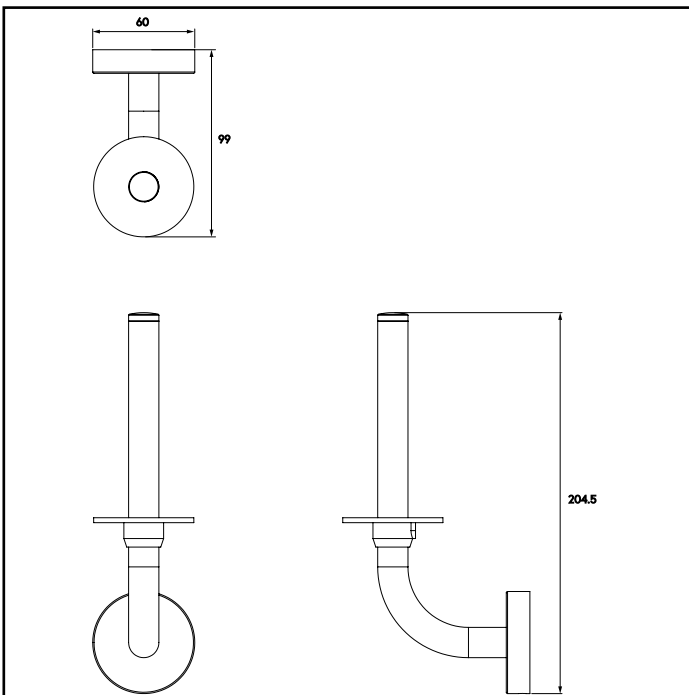

Carina
QM582541MTL
SPARE TOILET ROLL HOLDER

Metlex

PROFESSIONAL BATHROOM AND
WASHROOM ACCESSORIES

MATERIAL

Brass & Stainless Steel

FINISH / COLOUR

Chrome Plated

FREQUENTLY USED APPLICATIONS

Commercial Washrooms
Hotels
Domestic Dwellings
Care Homes

FEATURES

Stores One Toilet Roll.
Fits Most Existing Screw Holes.
All Fixings Supplied.

PERFORMANCE STANDARDS

Meets Performance Requirements Of Service
Condition 2.
BS EN ISO 9221:2017 - Corrosion Resistant
(NSS 48hr Salt Spray, Min. Grade9)

UNIQUE X PLATE SYSTEM

Fits most existing screw holes.
Max screw hole centres are 34mm.

Printed material, designs and packaging are protected by copyright and design rights.