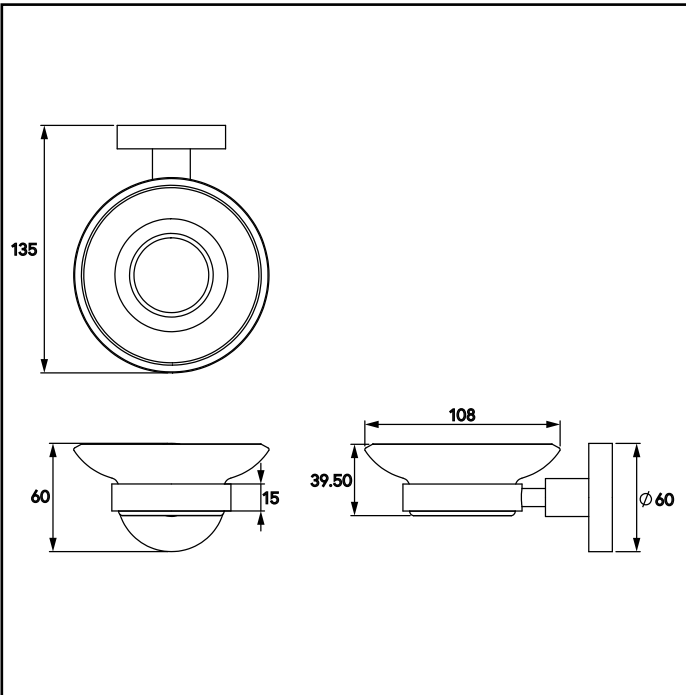

Commercial Washrooms
Hotels
Domestic Dwellings
Care Homes

FEATURES

Clear Glass Soap Dish.
Fits Most Existing Screw Holes.
All Fixings Supplied.

PERFORMANCE STANDARDS

Meets Performance Requirements Of Service
Condition 2.
BS EN ISO 9221:2017 - Corrosion Resistant
(NSS 48hr Salt Spray, Min. Grade9)

UNIQUE X PLATE SYSTEM

Fits most existing screw holes.
Max screw hole centres are 34mm.

Printed material, designs and packaging are protected by copyright and design rights.