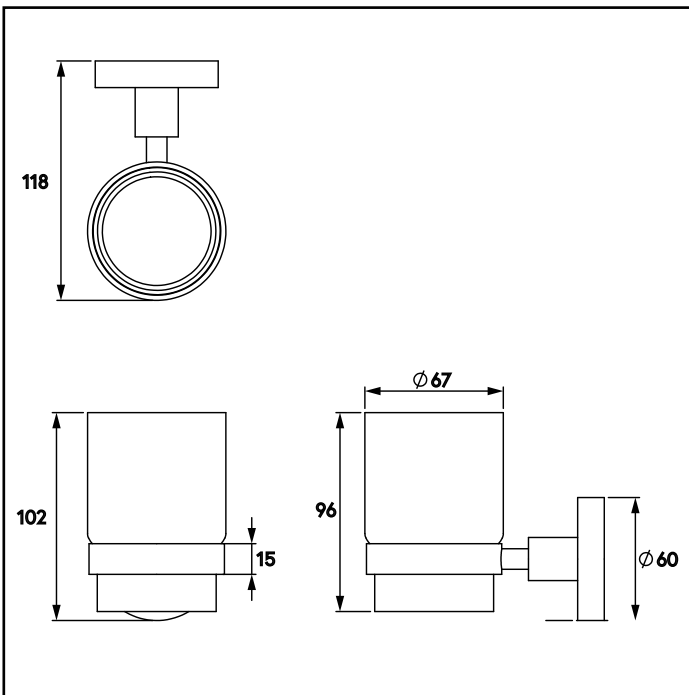

**Carina**  
**QM581841MTL**  
**TUMBLER & HOLDER**

**Metlex**

PROFESSIONAL BATHROOM AND  
WASHROOM ACCESSORIES

**MATERIAL**

Brass, Stainless Steel & Diecast Construct

**FINISH / COLOUR**

Chrome Plated

**FREQUENTLY USED APPLICATIONS**

Commercial Washrooms  
Hotels  
Domestic Dwellings  
Care Homes

**FEATURES**

Clear Glass Tumbler.  
Fits Most Existing Screw Holes.  
All Fixings Supplied.

**PERFORMANCE STANDARDS**

Meets Performance Requirements Of Service  
Condition 2.  
BS EN ISO 9221:2017 - Corrosion Resistant  
(NSS 48hr Salt Spray, Min. Grade9)

**UNIQUE X PLATE SYSTEM**

Fits most existing screw holes.  
Max screw hole centres are 34mm.

Printed material, designs and packaging are protected by copyright and design rights.