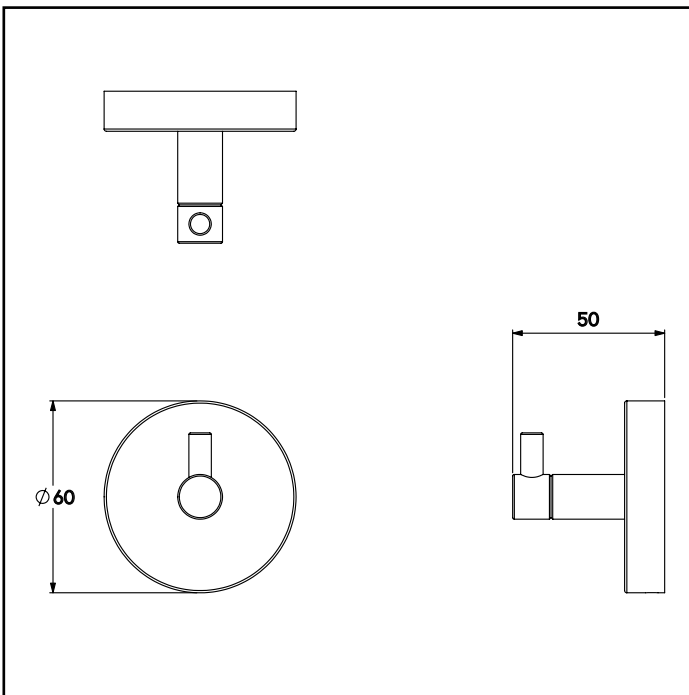

Carina
QM581741MTL
SINGLE ROBE HOOK

Metlex

PROFESSIONAL BATHROOM AND
WASHROOM ACCESSORIES

MATERIAL

Brass, Stainless Steel & Diecast Construct

FINISH / COLOUR

Chrome Plated

FREQUENTLY USED APPLICATIONS

Commercial Washrooms
Hotels
Domestic Dwellings
Care Homes

FEATURES

Stores One Robe.
Fits Most Existing Screw Holes.
All Fixings Supplied.

PERFORMANCE STANDARDS

Meets Performance Requirements Of Service
Condition 2.
BS EN ISO 9221:2017 - Corrosion Resistant
(NSS 48hr Salt Spray, Min. Grade9)

UNIQUE X PLATE SYSTEM

Fits most existing screw holes.
Max screw hole centres are 34mm.

Printed material, designs and packaging are protected by copyright and design rights.