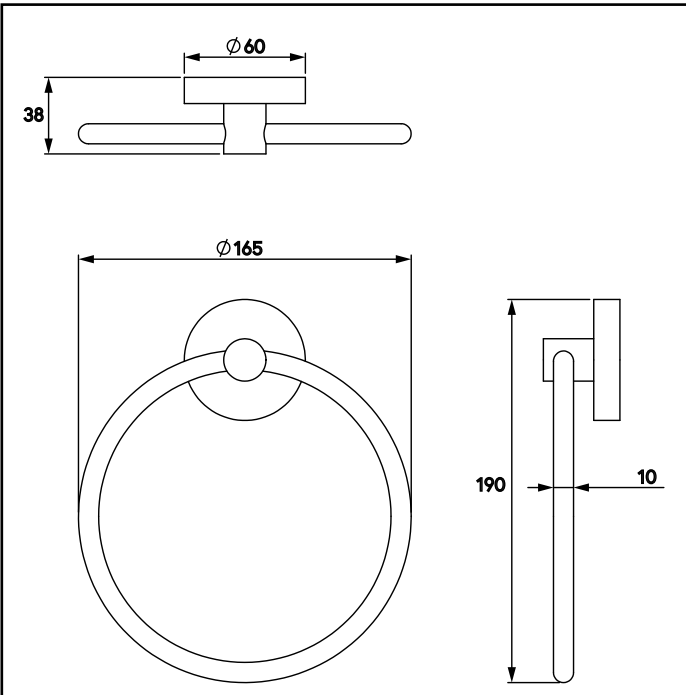

Carina
QM581541MTL
TOWEL RING

Metlex

PROFESSIONAL BATHROOM AND
WASHROOM ACCESSORIES

MATERIAL

Brass, Stainless Steel & Diecast Construct

FINISH / COLOUR

Chrome Plated

FREQUENTLY USED APPLICATIONS

Commercial Washrooms
Hotels
Domestic Dwellings
Care Homes

FEATURES

Holds One Towel.
Fits Most Existing Screw Holes.
All Fixings Supplied.

PERFORMANCE STANDARDS

Meets Performance Requirements Of Service
Condition 2.
BS EN ISO 9221:2017 - Corrosion Resistant
(NSS 48hr Salt Spray, Min. Grade9)

UNIQUE X PLATE SYSTEM

Fits most existing screw holes.
Max screw hole centres are 34mm.

Printed material, designs and packaging are protected by copyright and design rights.