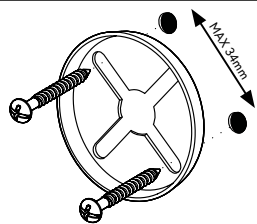

Carina
QM581541MTL
TOWEL RING

Metlex

PROFESSIONAL BATHROOM AND
WASHROOM ACCESSORIES

MATERIAL

Brass, Stainless Steel & Diecast Construct

FINISH / COLOUR

Chrome Plated

FREQUENTLY USED APPLICATIONS

Commercial Washrooms
Hotels
Domestic Dwellings
Care Homes

FEATURES

Holds One Towel.
Fits Most Existing Screw Holes.
All Fixings Supplied.

PERFORMANCE STANDARDS

Meets Performance Requirements Of Service
Condition 2.
BS EN ISO 9221:2017 - Corrosion Resistant
(NSS 48hr Salt Spray, Min. Grade9)

UNIQUE X PLATE SYSTEM

Fits most existing screw holes.
Max screw hole centres are 34mm.

Printed material, designs and packaging are protected by copyright and design rights.