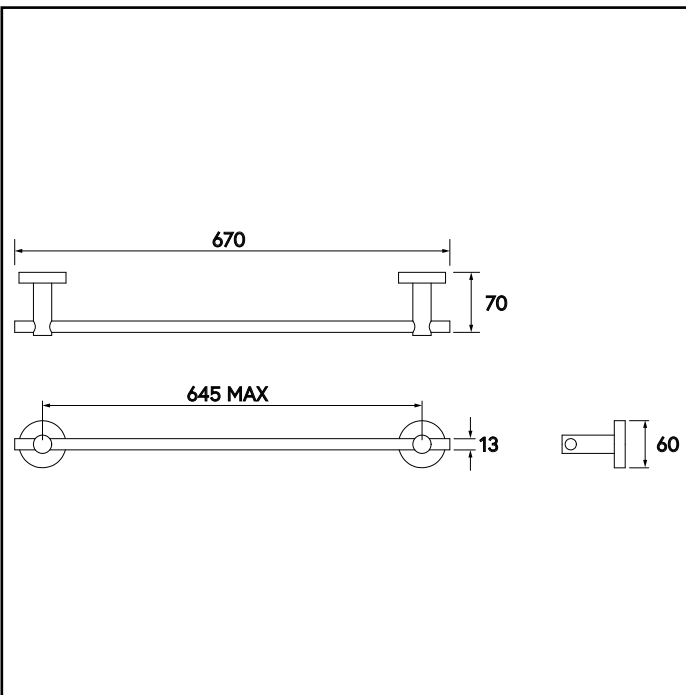

**Carina**  
**QM582641MTL**  
**SINGLE TOWEL RAIL 24"**

**Metlex**

PROFESSIONAL BATHROOM AND  
WASHROOM ACCESSORIES

**MATERIAL**

Brass, Stainless Steel & Diecast Construct

**FINISH / COLOUR**

Chrome Plated

**GUARANTEE**

Consumer Statutory Rights Apply.  
12 Year Manufacturing Guarantee.

**UNIQUE X PLATE SYSTEM**

Fits most existing screw holes.  
Max screw hole centres are 34mm.

Printed material, designs and packaging are protected by copyright and design rights.