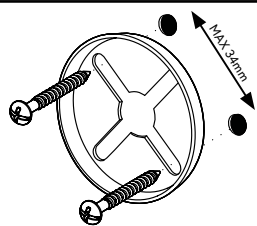

**Carina**  
**QM582641MTL**  
**SINGLE TOWEL RAIL 24"**

**Metlex**

PROFESSIONAL BATHROOM AND  
WASHROOM ACCESSORIES

**MATERIAL**

Brass, Stainless Steel & Diecast Construct

**FINISH / COLOUR**

Chrome Plated

**GUARANTEE**

Consumer Statutory Rights Apply.  
12 Year Manufacturing Guarantee.

**UNIQUE X PLATE SYSTEM**

Fits most existing screw holes.  
Max screw hole centres are 34mm.

Printed material, designs and packaging are protected by copyright and design rights.