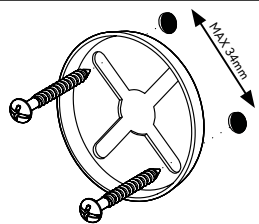

Commercial Washrooms  
Hotels  
Domestic Dwellings  
Care Homes

**FEATURES**

Stores One Toilet Roll.  
Fits Most Existing Screw Holes.  
All Fixings Supplied.

**PERFORMANCE STANDARDS**

Meets Performance Requirements Of Service  
Condition 2.  
BS EN ISO 9221:2017 - Corrosion Resistant  
(NSS 48hr Salt Spray, Min. Grade9)

**UNIQUE X PLATE SYSTEM**

Fits most existing screw holes.  
Max screw hole centres are 34mm.

Printed material, designs and packaging are protected by copyright and design rights.