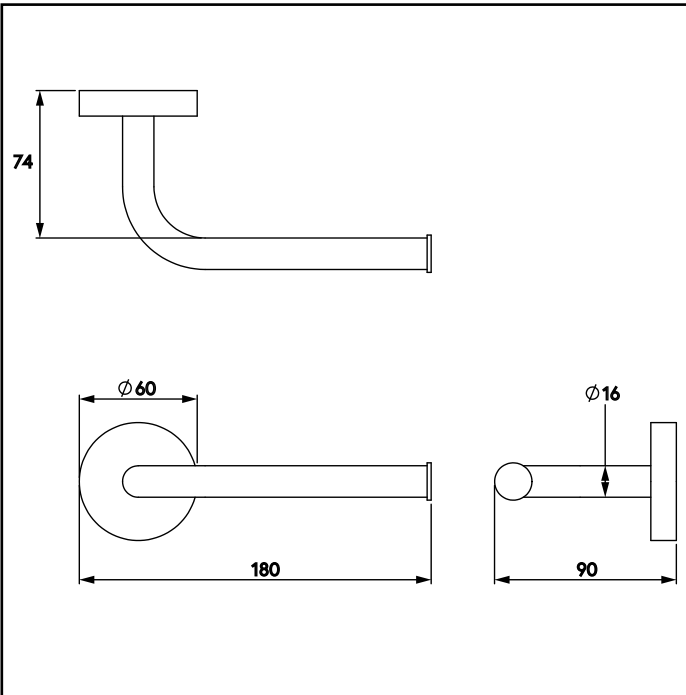

**Carina**  
**QM581141MTL**  
**TOILET ROLL HOLDER WITHOUT LID**

**Metlex**

PROFESSIONAL BATHROOM AND  
WASHROOM ACCESSORIES

**MATERIAL**

Brass & Stainless Steel

**FINISH / COLOUR**

Chrome Plated

**FREQUENTLY USED APPLICATIONS**

Commercial Washrooms  
Hotels  
Domestic Dwellings  
Care Homes

**FEATURES**

Stores One Toilet Roll.  
Fits Most Existing Screw Holes.  
All Fixings Supplied.

**PERFORMANCE STANDARDS**

Meets Performance Requirements Of Service  
Condition 2.  
BS EN ISO 9221:2017 - Corrosion Resistant  
(NSS 48hr Salt Spray, Min. Grade9)

**UNIQUE X PLATE SYSTEM**

Fits most existing screw holes.  
Max screw hole centres are 34mm.

Printed material, designs and packaging are protected by copyright and design rights.